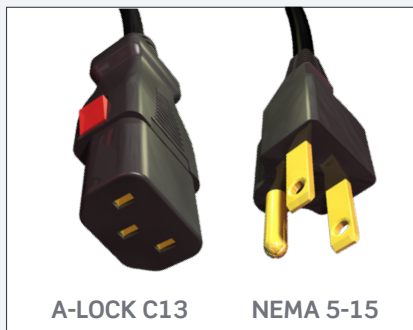

PRODUCT

A-LOCK

Please visit www.zonit.com to watch product videos, view the Cord Finder and Part Number Generator, or to get more technical information about the single-sided A-LOCK.

Common Cord Configurations:

CORD COLORS:

BK GY WH YL OR RD GR BL

Available in these colors. Contact us for pricing and availability of your cord configuration.

ZONIT

1790 30th Street | Suite 140 | Boulder, CO | 80301
720.266.0050 | info@zonit.com