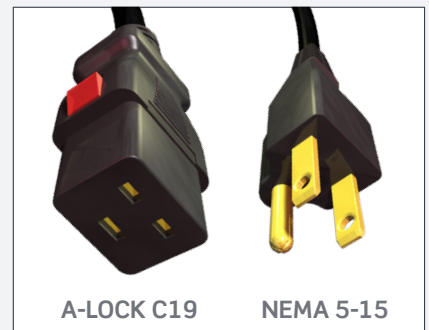

PRODUCT

A-LOCK

Please visit www.zonit.com to watch product videos, view the Cord Finder and Part Number Generator, or to get more technical information about the single-sided A-LOCK.

Common Cord Configurations:

CORD COLORS:

BK GY WH YL OR RD GR BL

Available in these colors. Contact us for pricing and availability of your cord configuration.

ZONIT

1790 30th Street | Suite 140 | Boulder, CO | 80301
720.266.0050 | info@zonit.com