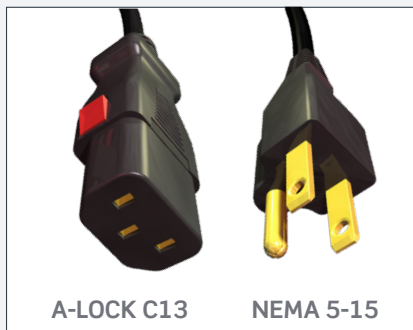

A-LOCK

Common Cord Configurations:

Please visit www.zonit.com to watch product videos, view the Cord Finder and Part Number Generator, or to get more technical information about the single-sided A-LOCK.